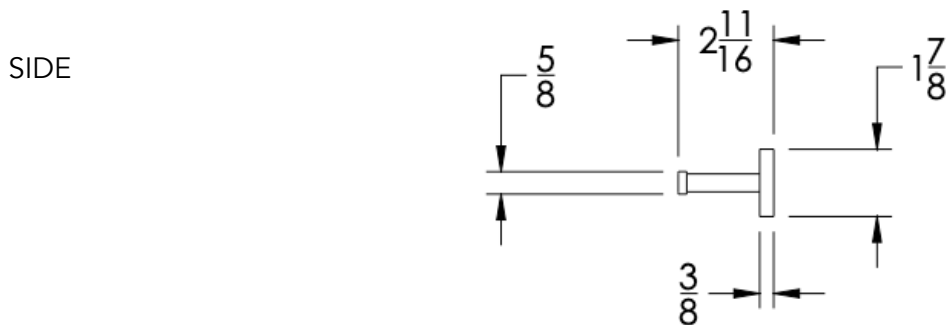

Dimension in inches

NOTE: Dimensions subject to change without notice.