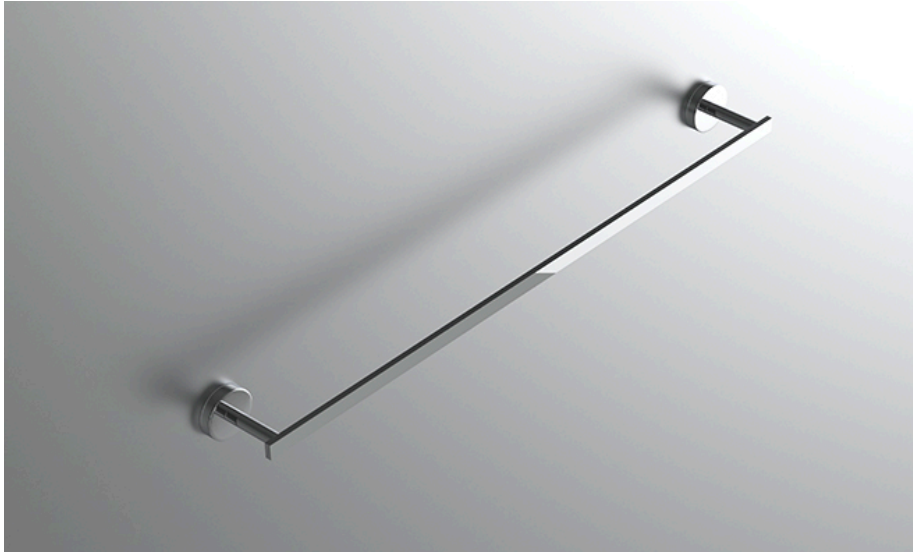

### FEATURES

- Premium 304 Grade Stainless Steel
- Solid Mount Construction
- Concealed Installation Hardware
- State of the art wall anchors included for installation on Dry wall or Tile